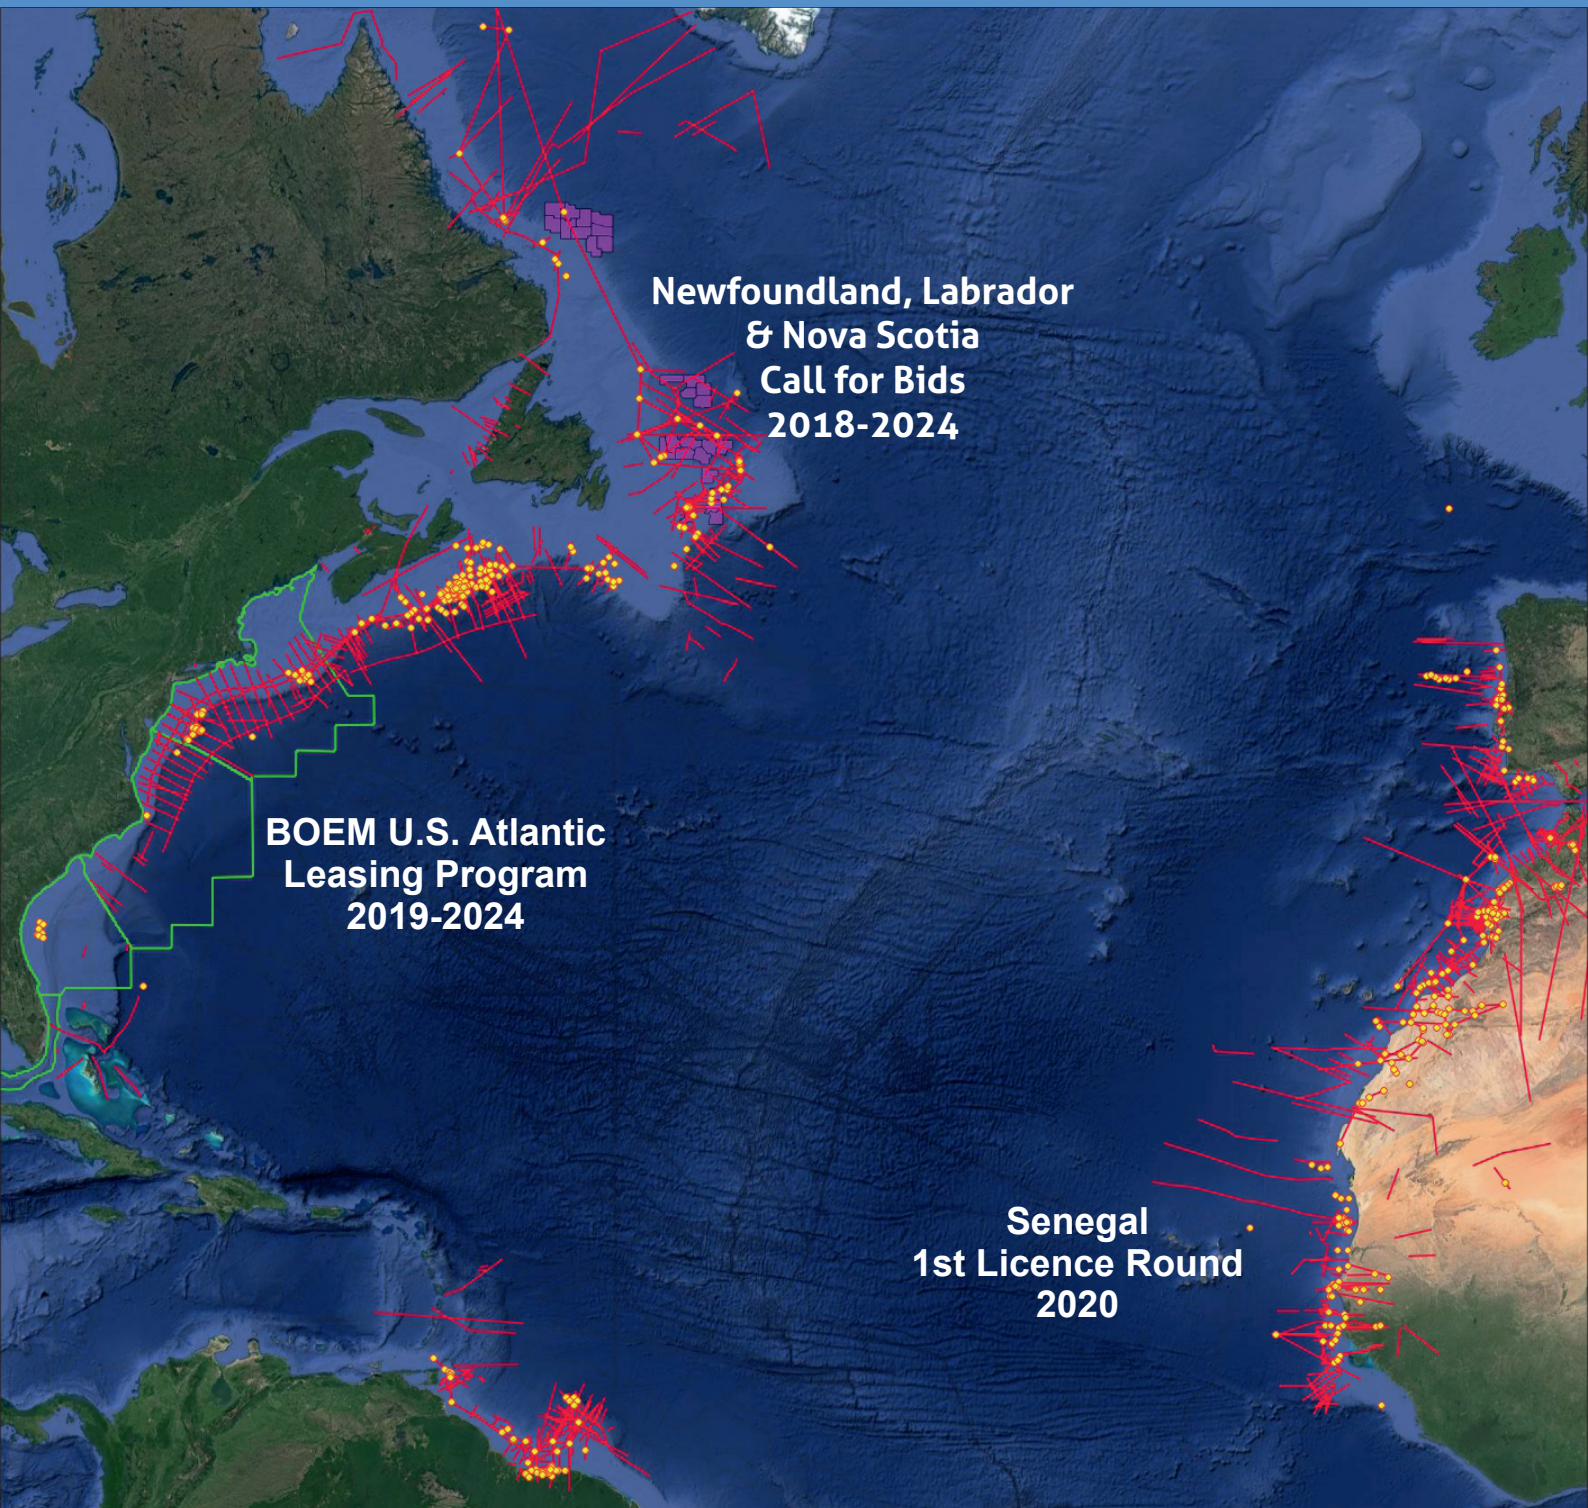

Central Atlantic Margins Americas & NW Africa

Digital Maps, Regional and Block Evaluation Reports

NEW NOW available to purchase as individual countries **NEW**